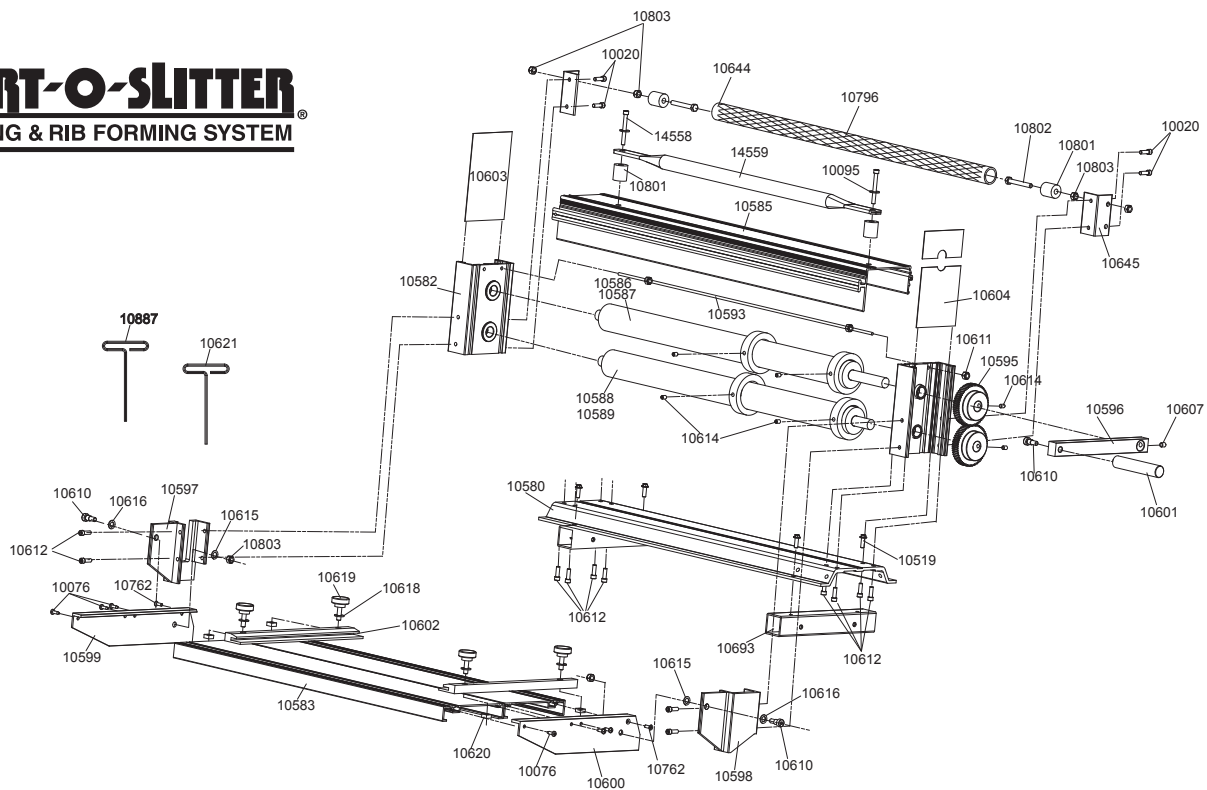

PORT-O-SLITTER[®]

SLITTING & RIB FORMING SYSTEM

Item #	Description	Price
10020	1/4 -20 x 5/8" Hex Button HD	0.42
10095	1/4" Flat Washer	0.26
10519	1/4 -20 x 3/4" Hex Wash HD	0.26
10580	24" Slitter Base	64.58
10582	Bearing Support Assembly	23.63
10583	24" Coil Table	39.90
10585	24" Slitter Top Cover	88.20
10587	2" x 24" Upper Shaft	189.00
10589	2" x 24" Lower Shaft	182.70
10593	24" Tie Bar	4.99
14559	24" Carrying Handle	9.66
10595	Drive Gear	49.61
10596	Crank Handle Arm	19.95
10597	Pivot Bracket - Left	23.63
10598	Pivot Bracket - Right	23.63
10599	Table Arm - Left	29.93

Item #	Description	Price
10600	Table Arm - Right	29.93
10601	Crank Handle	7.35
10602	Nylon Coil Guide Bar	9.98
10603	End Cap - Left	13.65
10604	End Cap - Right	13.65
10607	5/16 x 1/2" Sock Set Screw	0.42
10610	3/8" Shoulder Bolt	2.63
10611	10-24 Hex Nut	0.42
14558	1/4 -20 x 3/4" Sock Cap	0.58
10612	1/4 -20 x 3/4" Sock Cap Screw	0.30
10614	5/16-18 x 3/8" Set Screw	2.52
10615	3/8 x 1/32" Nylon Washer	0.26
10616	3/8 x 1/16" Nylon Washer	0.32
10617	5/16-18 x 3/4" Hex Cap	0.37
10618	5/16 Flat Washer	0.26
10619	5/16" Knurled Knob	2.52

Item #	Description	Price
10620	5/16-18 Square Nut	0.26
10621	5/32" Hex T Wrench	7.35
10622	Tape Measure 5'6" (not shown)	2.52
10623	Cut Off Stop	4.99
10624	10-24 x 1/2" Sock Cap Screw	0.32
10644	24" Receiver Roller	23.63
10645	Receiver Bracket	7.35
10693	Base Plate Tube	11.03
10762	10-24 x 5/8" Phil Flat HD	0.26
10796	Roller Cover	2.52
10798	10-24 x 5/8" Phil Pan HD	0.32
10801	Roller Tube Insert	1.26
10802	5/16-18 x 2-1/4" Hex Bolt	0.42
10803	5/16-18 Nylok Hex Nut	0.11
10887	3/16 Hex Key Wrench	6.30
12046	POS Parts Bag	34.65