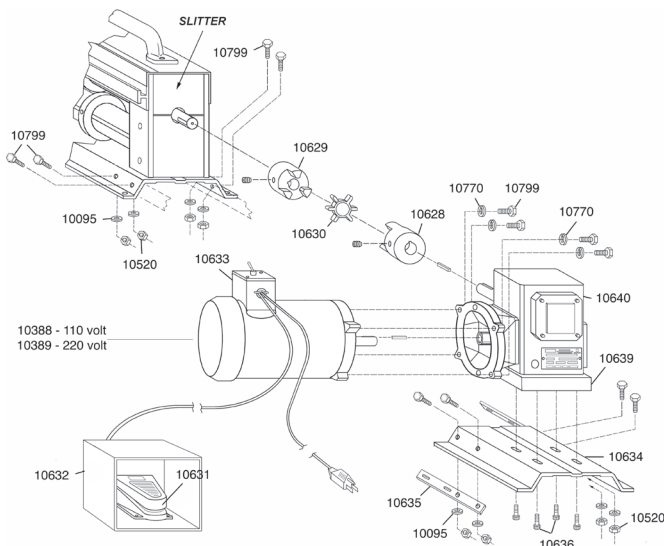

PORT-O-SLITTER[®]

SLITTING & RIB FORMING SYSTEM

Item #	Description	Price
10020	1/4 -20 x 5/8" Hex Button HD	0.42
10095	1/4" Flat Washer	0.26
10519	1/4 -20 x 3/4" Hex Wash HD	0.26
10580	24" Slitter Base	64.58
10582	Bearing Support Assembly	23.63
10583	24" Coil Table	39.90
10585	24" Slitter Top Cover	88.20
10587	2" x 24" Upper Shaft	189.00
10589	2" x 24" Lower Shaft	182.70
10593	24" Tie Bar	4.99
14559	24" Carrying Handle	9.66
10595	Drive Gear	49.61
10596	Crank Handle Arm	19.95
10597	Pivot Bracket - Left	23.63
10598	Pivot Bracket - Right	23.63
10599	Table Arm - Left	29.93

Item #	Description	Price
10600	Table Arm - Right	29.93
10601	Crank Handle	7.35
10602	Nylon Coil Guide Bar	9.98
10603	End Cap - Left	13.65
10604	End Cap - Right	13.65
10607	5/16 x 1/2" Sock Set Screw	0.42
10610	3/8" Shoulder Bolt	2.63
10611	10-24 Hex Nut	0.42
14558	1/4 -20 x 3/4" Sock Cap	0.58
10612	1/4 -20 x 3/4" Sock Cap Screw	0.30
10614	5/16-18 x 3/8" Set Screw	2.52
10615	3/8 x 1/32" Nylon Washer	0.26
10616	3/8 x 1/16" Nylon Washer	0.32
10617	5/16-18 x 3/4" Hex Cap	0.37
10618	5/16 Flat Washer	0.26
10619	5/16" Knurled Knob	2.52

Item #	Description	Price
10620	5/16-18 Square Nut	0.26
10621	5/32" Hex T Wrench	7.35
10622	Tape Measure 5'6" (not shown)	2.52
10623	Cut Off Stop	4.99
10624	10-24 x 1/2" Sock Cap Screw	0.32
10644	24" Receiver Roller	23.63
10645	Receiver Bracket	7.35
10693	Base Plate Tube	11.03
10762	10-24 x 5/8" Phil Flat HD	0.26
10796	Roller Cover	2.52
10798	10-24 x 5/8" Phil Pan HD	0.32
10801	Roller Tube Insert	1.26
10802	5/16-18 x 2-1/4" Hex Bolt	0.42
10803	5/16-18 Nylok Hex Nut	0.11
10887	3/16 Hex Key Wrench	6.30
12046	POS Parts Bag	34.65